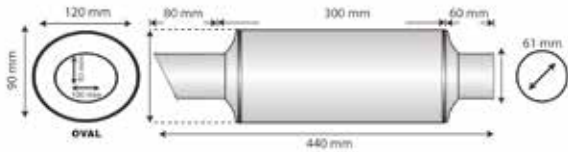

1
PC
C. BOX
STAINLESS STEEL
Ti
TITANIUM LOOK
58 mm
46,4 cm
MASTER
4

PAN6000
8424332906007

1
PC
C. BOX
STAINLESS STEEL
Ti
TITANIUM LOOK
58 mm
50 cm
MASTER
4

IEF **PAN7000**
8424332090706

1			PAN8000 8424332298003	
PC	C. BOX	STAINLESS STEEL		
	61 mm			
	44 cm			
	4			