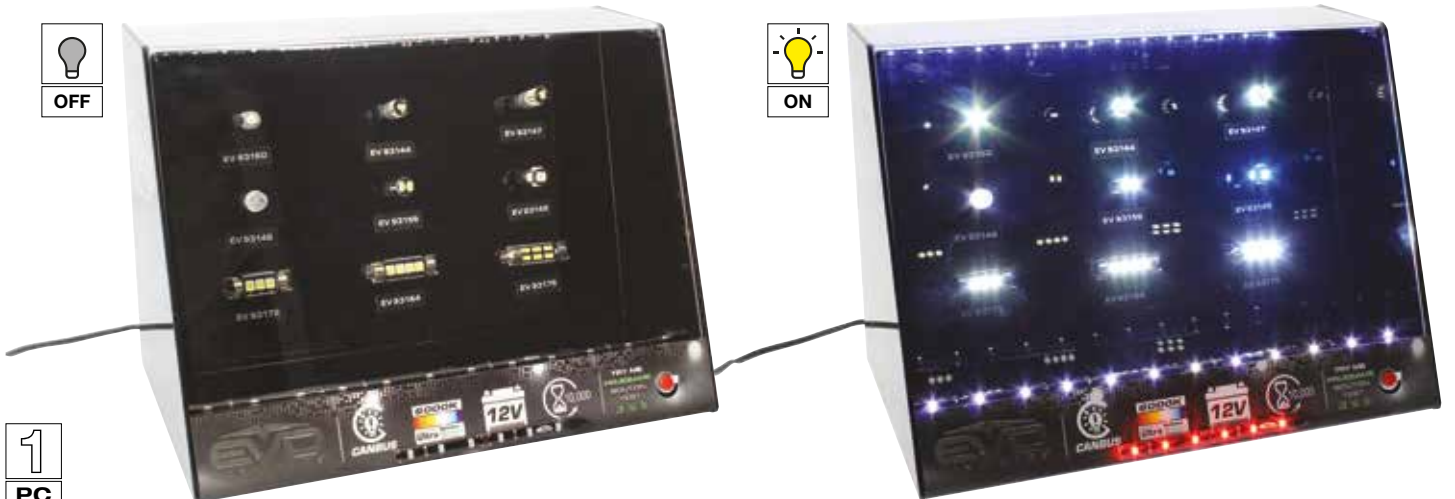

Full 180° Illumination

	EV93155	
RED / ROUGE	7502227201558	

	EV93159	
BLUE / BLEU	7502227201596	

	EV93160	
WHITE / BLANC	7502227201602	

DISPLAY LED

EV93108	
7502227201084	

1
PC

CANBUS LEDS