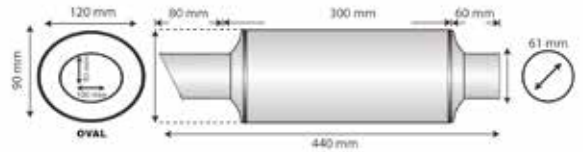

1			PAN8500 8424332298058	
PC	C. BOX	STAINLESS STEEL		
	61 mm			
	44 cm			
	4