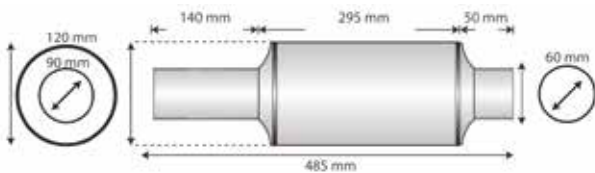

1
PC
C. BOX
STAINLESS STEEL
MASTER
4

PAN3000
8424332300003