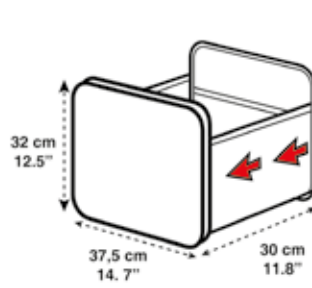

CAR BOOT ORGANIZER

1
PCS
C. BOX

MASTER
5

2808034
8424332080349