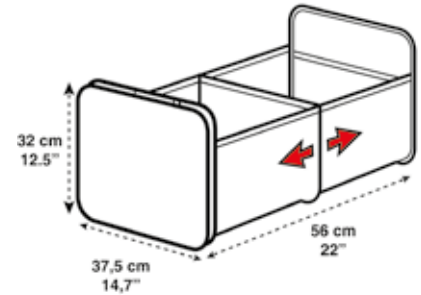

CAR BOOT ORGANIZER

1
PCS
C. BOX

MASTER
5

2808034
8424332080349