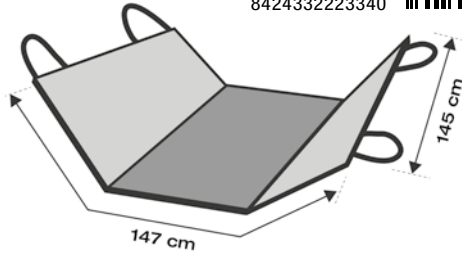

DOG SEAT COVER

1 PCS
PE BAG
MASTER 20

DOGCOV1
8424332223340