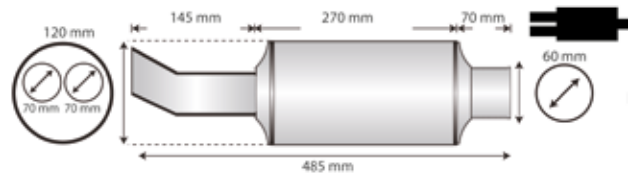

1
PC
C. BOX
STAINLESS STEEL
Ti
TITANIUM LOOK
58 mm
46,4 cm
MASTER
4

PAN6000
8424332906007

1
PC
C. BOX
STAINLESS STEEL
Ti
TITANIUM LOOK
58 mm
50 cm
MASTER
4

IEF **PAN7000**
8424332090706

1			PAN8000 8424332298003	
PC	C. BOX	STAINLESS STEEL		
	61 mm			
	44 cm			
	4			