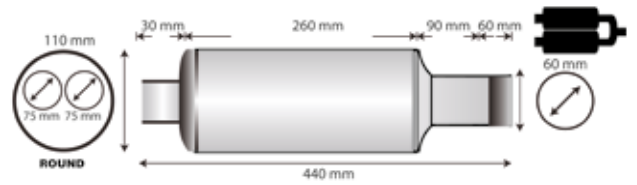

1
PC
C. BOX
STAINLESS STEEL
MASTER
4