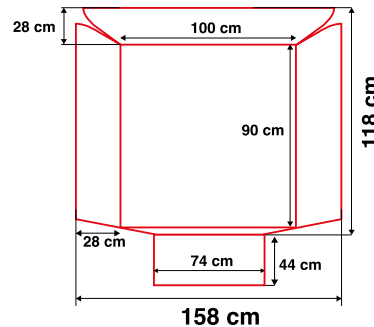

DOG BOOT PROTECTOR

1 PCS
PE BAG
MASTER 20

DOGCOV2
8424332496409