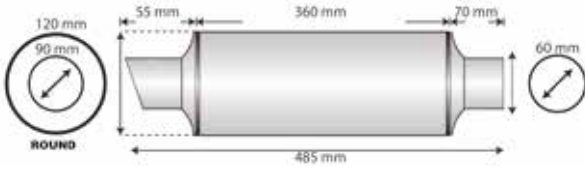

1
PC
C. BOX
STAINLESS STEEL
MASTER
4

1
PC
C. BOX
STAINLESS STEEL
MASTER
4

1
PC
C. BOX
STAINLESS STEEL
MASTER
4

1
PC
C. BOX
STAINLESS STEEL
MASTER
4

1
PC
C. BOX
STAINLESS STEEL
Ti
TITANIUM LOOK
58 mm
46,4 cm
MASTER
4

1
PC
C. BOX
STAINLESS STEEL
Ti
TITANIUM LOOK
58 mm
50 cm
MASTER
4