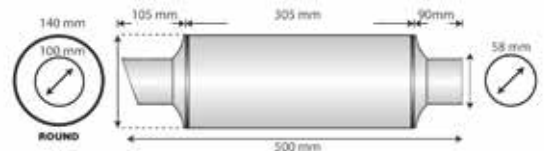

1
PC
C. BOX
STAINLESS STEEL
Ti
TITANIUM LOOK
58 mm
46,4 cm
MASTER
4

PAN6000
8424332906007

1
PC
C. BOX
STAINLESS STEEL
Ti
TITANIUM LOOK
58 mm
50 cm
MASTER
4

IEF **PAN7000**
8424332090706

1			PAN8000 8424332298003	
PC	C. BOX	STAINLESS STEEL		
	61 mm			
	44 cm			
	4			