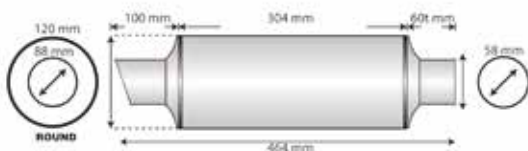

1
PC
C. BOX
STAINLESS STEEL
Ti
TITANIUM LOOK
58 mm
46,4 cm
MASTER
4

PAN6000
8424332906007

1
PC
C. BOX
STAINLESS STEEL
Ti
TITANIUM LOOK
58 mm
50 cm
MASTER
4

IEF **PAN7000**
8424332090706

1			PAN8000 8424332298003	
PC	C. BOX	STAINLESS STEEL		
	61 mm			
	44 cm			
	4			